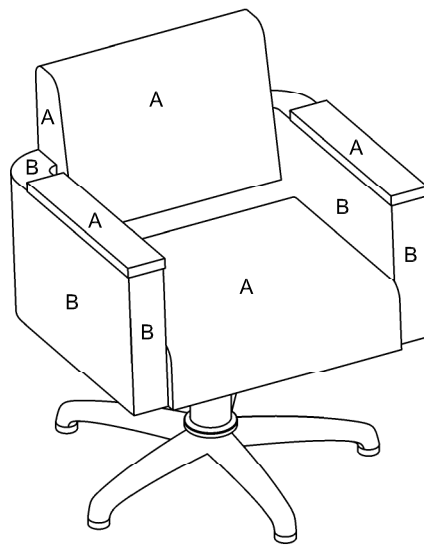

Laminate Finish Options:

A = Fabric
B = Laminate

Chair Options:

5 Star Base - standard
04378 Quadra Base - option

03955 Embroidered Logo
(embroidery to rear of chairs)

Clear Protective Back Cover

Optional extras must be clearly detailed at time of order.