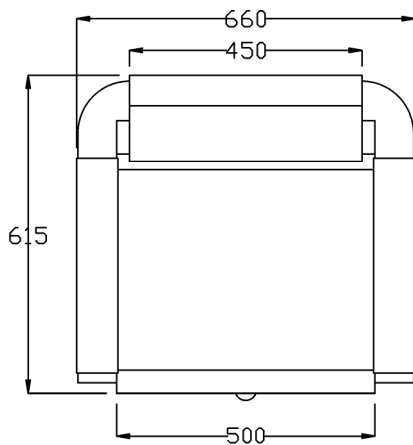

Fabric Finish Options:

Laminate Finish Options:

A = Fabric
B = Laminate

Chair Options:

5 Star Base - standard
04378 Quadra Base - option

03955 Embroidered Logo
(embroidery to rear of chairs)

Clear Protective Back Cover