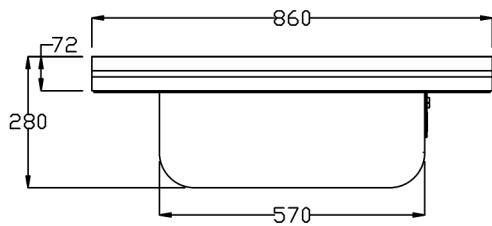

**Laminate Finish Options:**

A = Laminate  
B = Laminate  
Choice of REM laminates

Optional extras must be clearly detailed at time of order:

Integral Holster RHS (05668)  
Leg Socket Chrome (05852)

Leg Socket Chrome (05852)