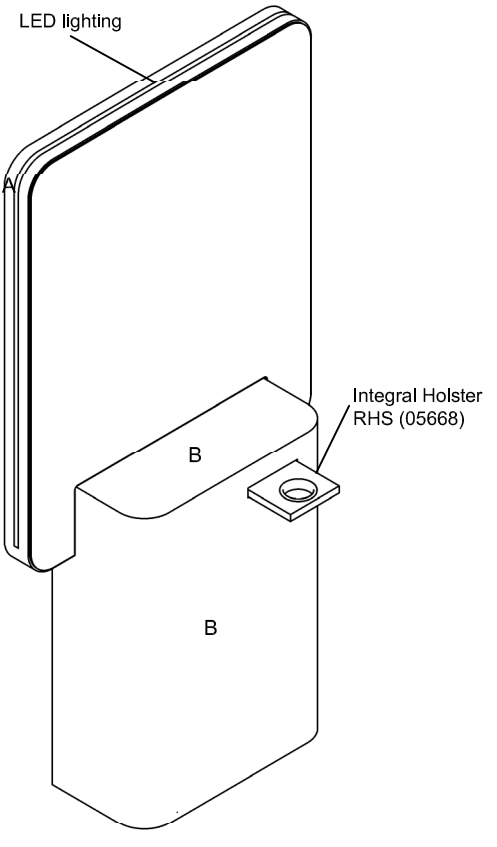

- 05020 - Casino Styling Unit
- 05021 - Casino Island Unit

**Standard Equipment:**

- Large upper mirror
- Feature LED lights

**Optional Equipment:**

- Electric sockets
- Pop out holster

**Main Construction:**

- Timber construction finished in high pressure laminate from the REM laminate range

**Finish:**

- Any laminate from the REM swatch range

**Features:**

- Unique Design, part of the REM Casino Range of products
- LED feature lighting
- Choice of REM colours
- Matching island unit available

**Laminate Finish Options:**

A = Laminate  
B = Laminate  
Choice of REM laminates

Optional extras must be clearly detailed at time of order:

Integral Holster RHS (05668)  
Leg Socket Chrome (05852)

Leg Socket Chrome (05852)