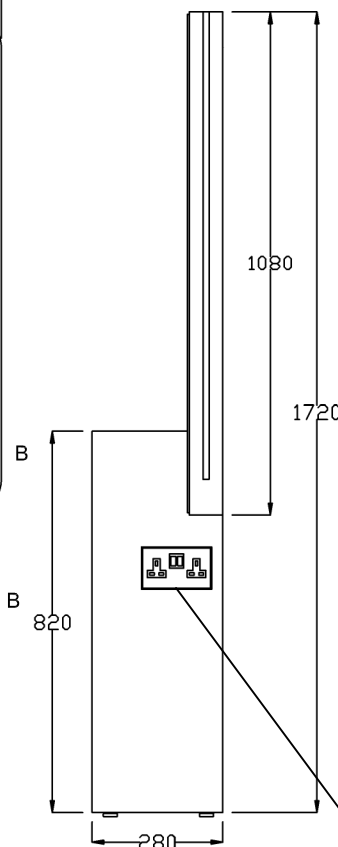

Leg Socket Chrome (05852)