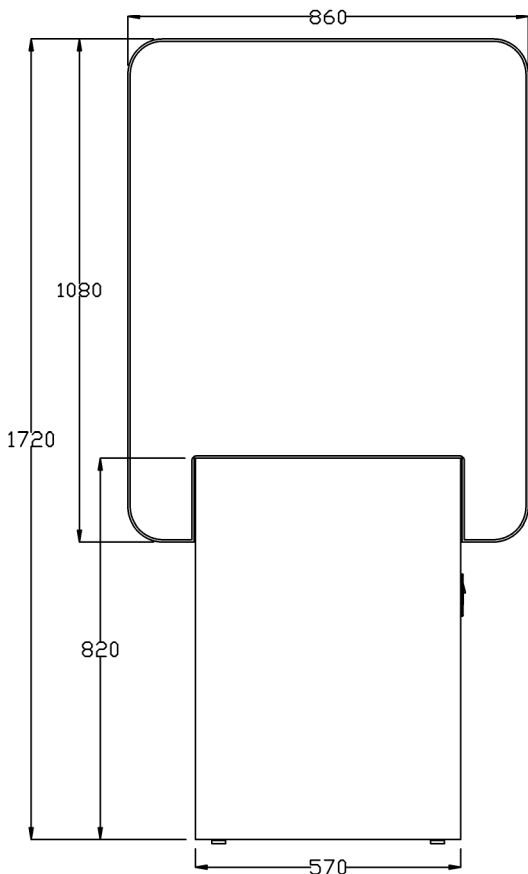

Leg Socket Chrome (05852)