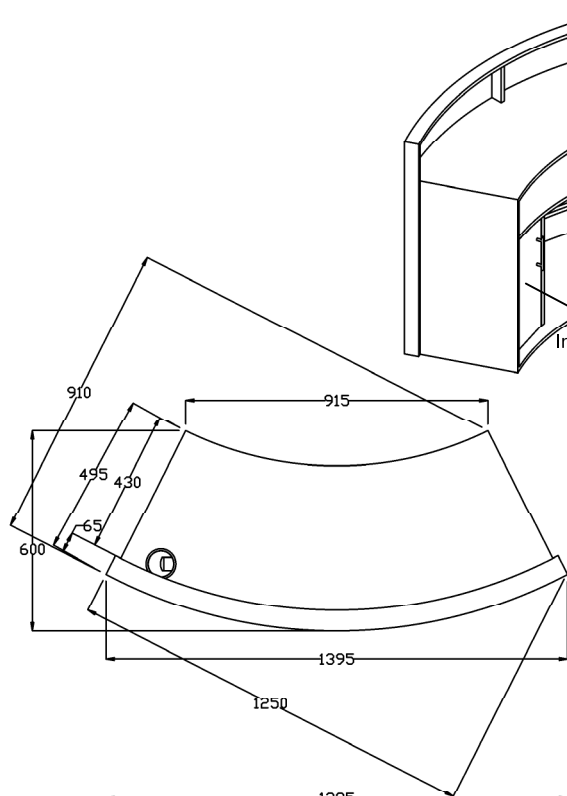

Laminate Finish Options:

A = Laminate
B = Laminate

Choice of REM laminates

'hello.' logo will be White / Grey (laminates dependant)

**NOTE: power cable exits to cupboard side only

Desk Options:

Select 1 only:

- 05870 - Lockable Cash Drawer
- or
- 05874 - Keyboard Slide

05608 - Lock to any door

Optional extras must be clearly detailed at time of order.