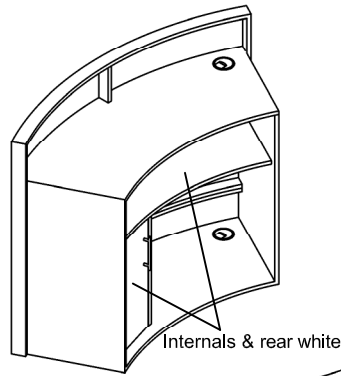

Product Codes:

- 05765.000 - Hello Reception Desk

Standard Equipment:

- LED feature lighting to front
- Open storage section & cupboard to rear
- Cable management throughout desk
- White / grey 'hello.' logo (laminates dependant)

Optional Equipment:

- Slide out keyboard tray
- Lockable cash drawer

Main Construction:

- Timber construction finished in high pressure laminate from the REM laminate range

Finish:

- Any laminate from the REM swatch range

Features:

- LED lighting
- Open & closed storage
- Cable management throughout desk
- hello. logo
- Choice of REM colours

Laminate Finish Options:

A = Laminate
B = Laminate

Choice of REM laminates

'hello.' logo will be White / Grey (laminates dependant)

****NOTE:** power cable exits to cupboard side only

Desk Options:

Select 1 only:

- 05870 - Lockable Cash Drawer
- or
- 05874 - Keyboard Slide

05608 - Lock to any door

Optional extras must be clearly detailed at time of order.