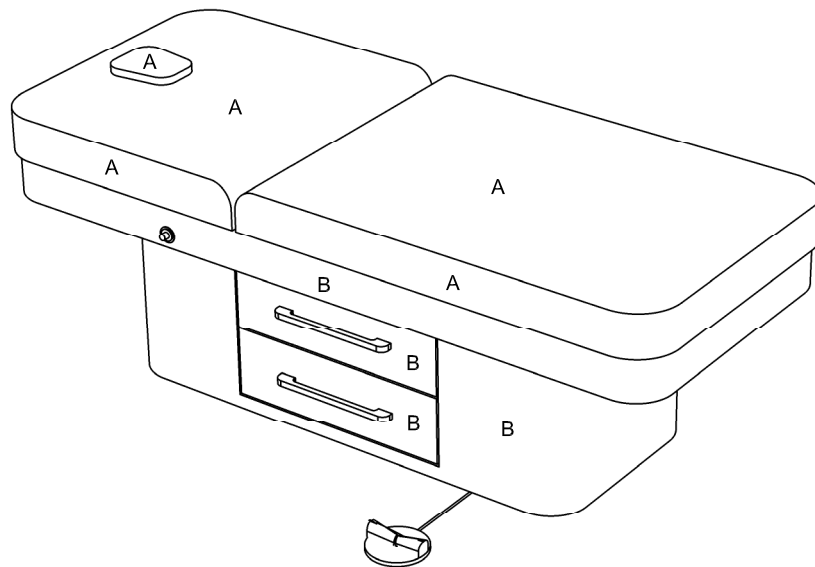

Laminate Finish Options:

A = Fabric
B = Laminate

Couch Options:
03955 Embroidery Large

Optional extras must be clearly detailed at time of order.