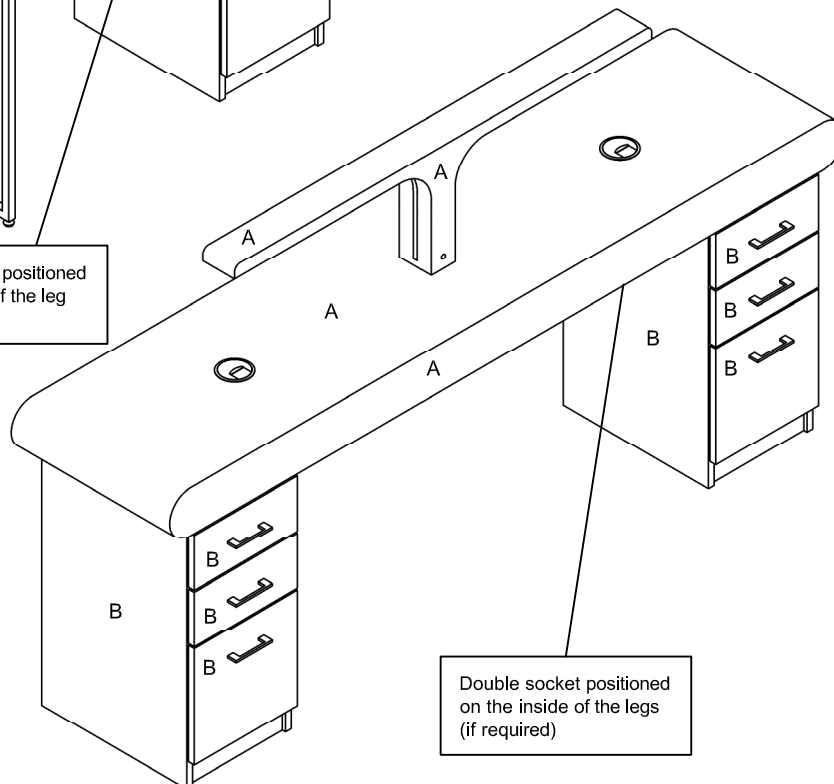

Optional Equipment:

- Double chrome socket

Main Construction:

- Timber construction finished in high pressure laminate from the REM laminate range
- Steel legs (1 position)

Finish:

- Any laminate from the REM swatch range
- Black legs (1 position)

Features:

- LED light bar
- Storage module
- Cable ports
- Double socket (if ordered)

Laminate Finish Options:

01037 - Monaco Nail Bar 1 Position

Double socket positioned on the inside of the leg (if required)

01038 - Monaco Nail Bar 2 Position

Double socket positioned on the inside of the legs (if required)

Power cable exits from below storage as standard

A = Laminate (not available in gloss)
B = Laminate

Choice of REM laminates