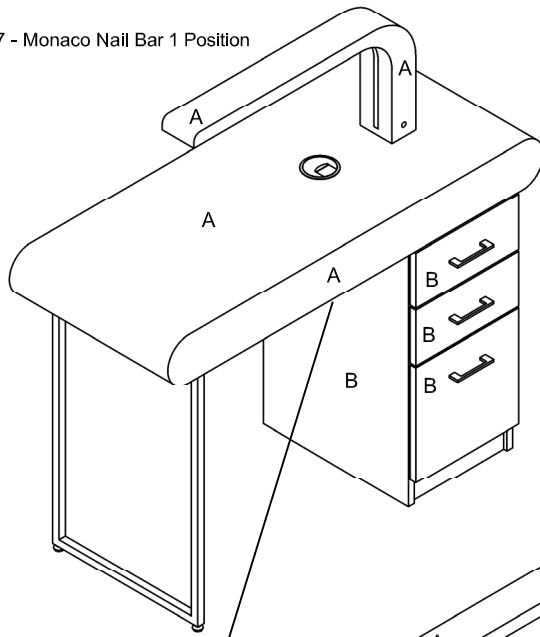

Features:

- LED light bar
- Storage module
- Cable ports
- Double socket (if ordered)

Laminate Finish Options:

01037 - Monaco Nail Bar 1 Position

Double socket positioned on the inside of the leg (if required)

01038 - Monaco Nail Bar 2 Position

Double socket positioned on the inside of the legs (if required)

Power cable exits from below storage as standard

A = Laminate (not available in gloss)
B = Laminate

Choice of REM laminates