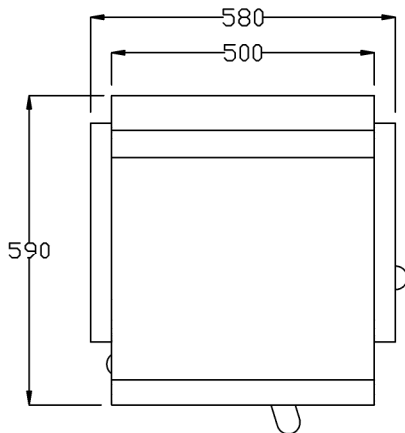

Fabric Finish Options:

A = Fabric
B = Fabric

Chair Options:
5 Star Base - standard
04378 Quadra Base - option

03955 Embroidered Logo
(embroidery to rear of chairs)

Clear Protective Back Cover

Optional extras must be clearly detailed at time of order.