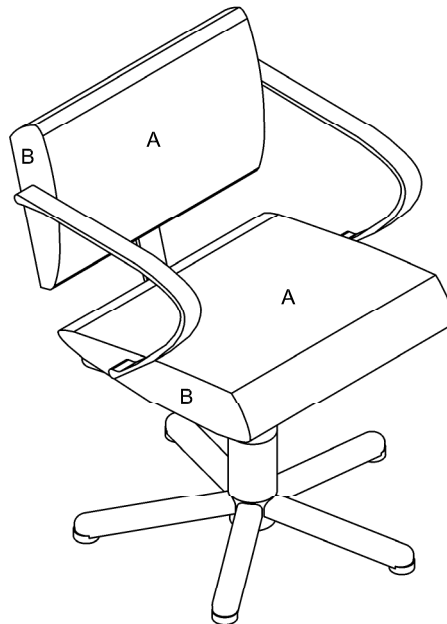

Fabric Finish Options:

A = Fabric
B = Fabric

Chair Options:
5 Star Base - standard
04378 Quadra Base - option

03955 Embroidered Logo
(embroidery to rear of chairs)

Clear Protective Back Cover

Optional extras must be clearly detailed at time of order.