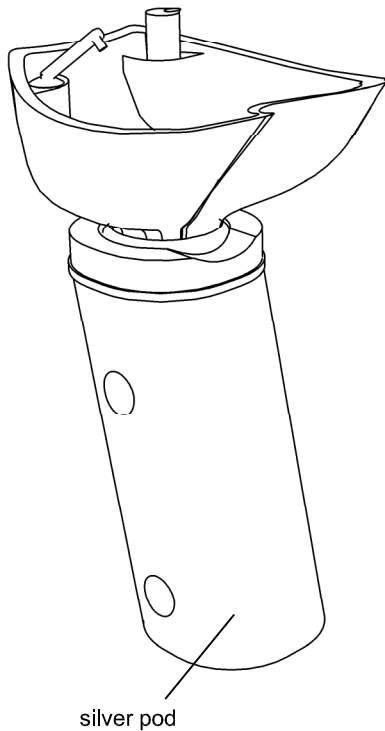

Product Codes:

- 04580 - Aqua Pedestal Backwash
- 04581 - Aqua Pedestal Frontwash
- 04582 - Aqua Link Unit

Standard Equipment:

- Backwash - Sumo basin including pre-plumbing (flexi waste)
- Frontwash - Frontwash basin including pre-plumbing (flexi waste)
- Monobloc mixing valve and hand spray
- Unique water saving shower head

Optional Equipment:

- Basin neck cushion (backwash)
- Bottle trap
- Hair trap
- Link unit

Main Construction:

- Body: Steel column Zintec anti-rust treated and finished in epoxy powder coated silver paint.
- Basin: Porcelain

Finish:

- Body: Epoxy powder silver paint.
- Frontwash Top: Laminated in any colour from the REM range.
- Any laminate from the REM range.

Features:

- Matching front & back wash pedestals
- Link unit available
- Choice of any REM laminates
- Can be joined to REM Cascade & Baltic wash units using Aqua Link.

Plumbing Details:

Included:

- Hot & cold flexi pipe
- to fit 15mm copper pipe
- Flexi Waste
- 1 ¼ (32mm)

Optional Extra:

- Bottle Trap A10A
- 1 ¼ (32mm)

Laminate Finish Options:

04580 - Aqua Pedestal Backwash