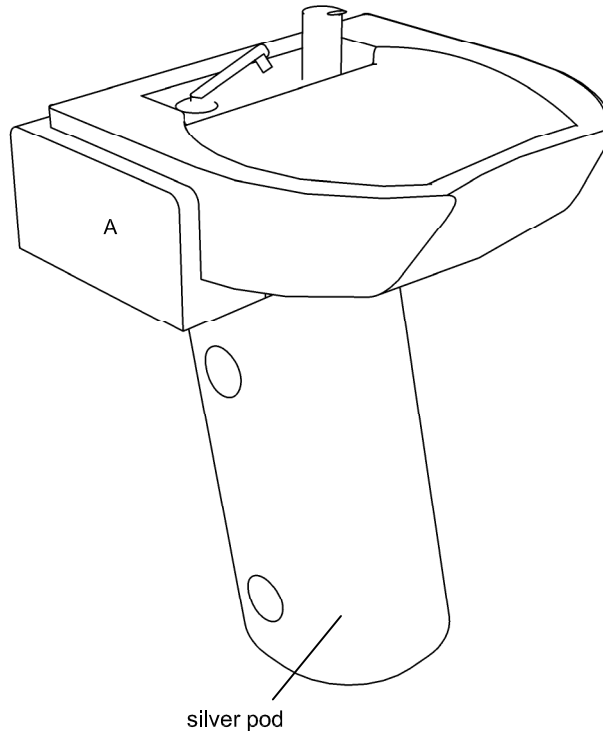

04581 - Aqua Pedestal Frontwash