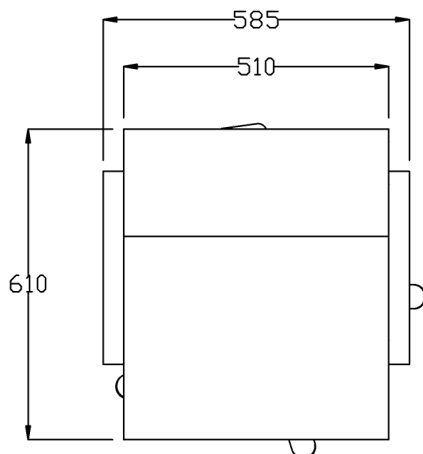

Fabric Finish Options:

A = Fabric
B = Fabric

Chair Options:

5 Star Base - standard
04378 Quadra Base - option

03955 Embroidered Logo
(embroidery to rear of chairs)

Clear Protective Back Cover

Optional extras must be clearly detailed at time of order.