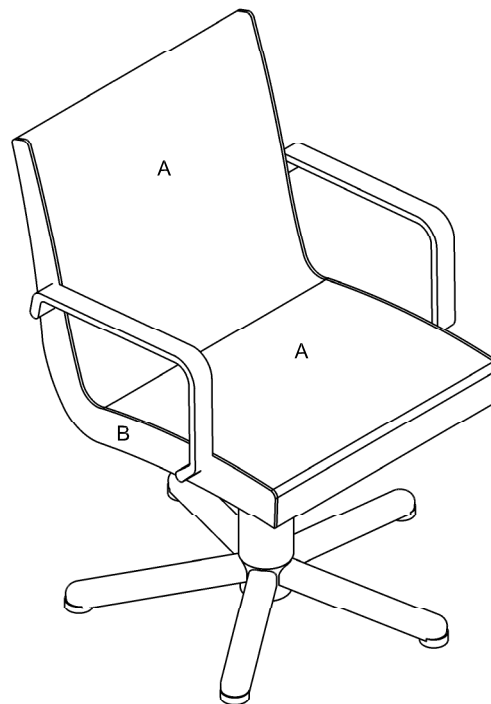

**Product Codes:**

- 04220 - Ariel Styling Chair (black)
- 04221- Ariel Styling Chair (colour)

**Standard Equipment:**

- Chrome plated locking hydraulic pump with 5 star base

**Optional Equipment:**

- Quadra base (04378)
- Chair back cover
- Logo embroidery

**Main Construction:**

- Interior plywood construction with foam toppers.
- Chrome arms.

**Finish:**

- Any fabric from the REM range. All REM fabrics are fire retardant to Crib 5.

**Features:**

- Choice of any REM colour
- 2 tone upholstery available

**Fabric Finish Options:**

A = Fabric  
B = Fabric

Chair Options:

5 Star Base - standard  
04378 Quadra Base - option

03955 Embroidered Logo  
(embroidery to rear of chairs)

Clear Protective Back Cover

Optional extras must be clearly detailed at time of order.