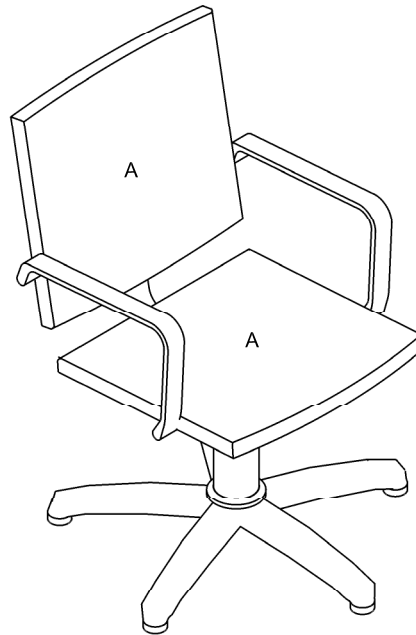

Fabric Finish Options:

A = Fabric

Chair Options:
5 Star Base - standard
04378 Quadra Base - option

03955 Embroidered Logo
(embroidery to rear of chairs)

Clear Protective Back Cover

Optional extras must be clearly detailed at time of order.