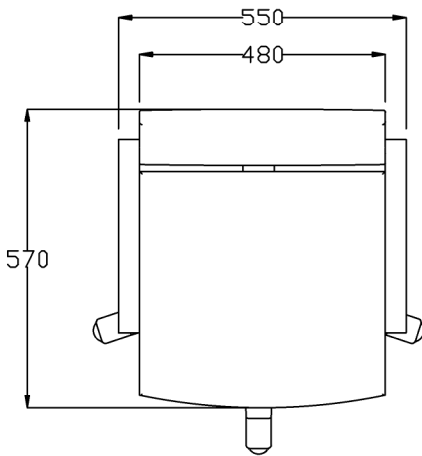

Fabric Finish Options:

A = Fabric

Chair Options:
5 Star Base - standard
04378 Quadra Base - option

03955 Embroidered Logo
(embroidery to rear of chairs)

Clear Protective Back Cover

Optional extras must be clearly detailed at time of order.