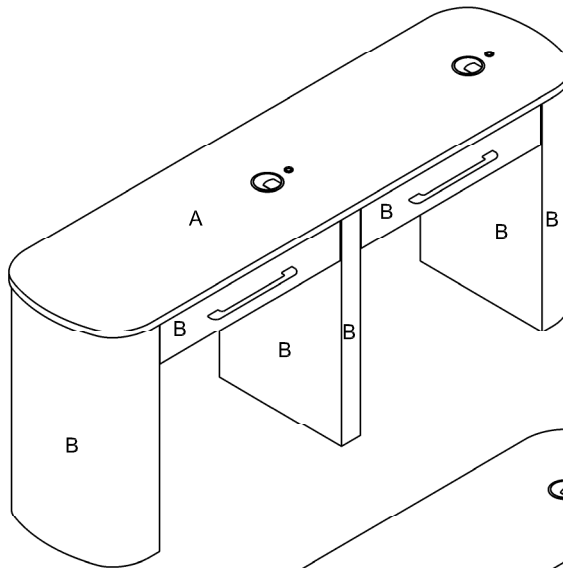

01031 - Capri Nail Bar 2 Position