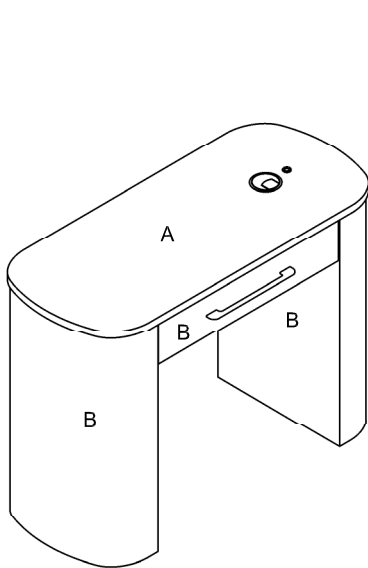

01031 - Capri Nail Bar 2 Position

Laminate Finish Options:

01030 - Capri Nail Bar 1 Position