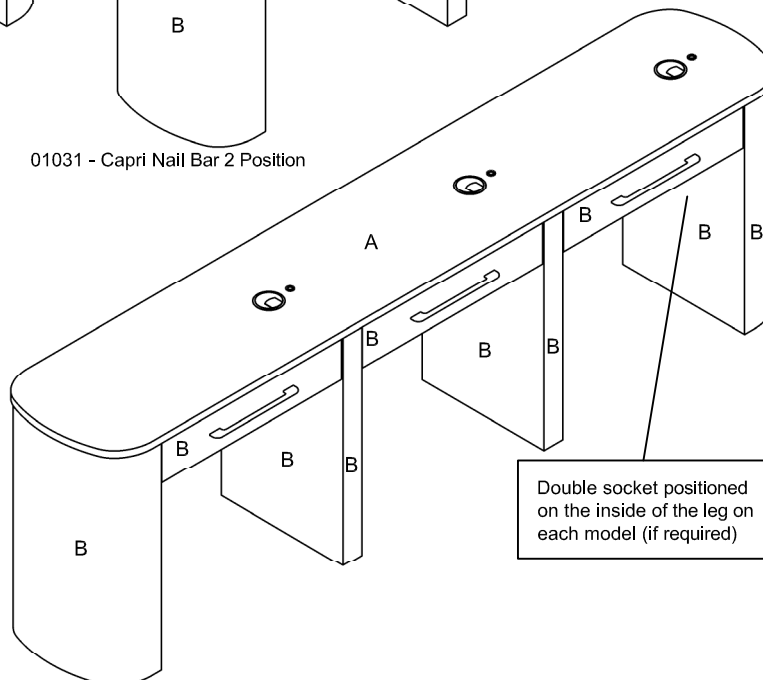

Product Codes:

- 01030 - Capri Nail Bar 1 Position
- 01031 - Capri Nail Bar 2 Position
- 01032 - Capri Nail Bar 3 Position

Standard Equipment:

- Storage drawer per position
- Cable port & mag lamp bung per position

Optional Equipment:

- Double chrome socket

Main Construction:

- Timber construction finished in high pressure laminate from the REM laminate range

Finish:

- Any laminate from the REM swatch range

Features:

- Unique Design, part of the REM Capri range of products
- Choice of REM colours
- Storage drawer
- Cable ports & mag lamp bungs
- Double socket (if ordered)

Laminate Finish Options:

01030 - Capri Nail Bar 1 Position

01031 - Capri Nail Bar 2 Position

01032 - Capri Nail Bar 3 Position

A = Laminate
B = Laminate

Choice of REM laminates

01030 - Capri Nail Bar 1 Position
01031 - Capri Nail Bar 2 Position
01032 - Capri Nail Bar 3 Position