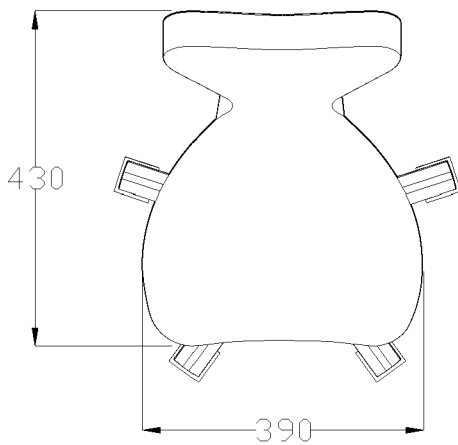

Fabric Finish Options:

A = Fabric
B = Fabric

Chair Options:
03955 Embroidery (embroidery to rear of chairs)

Clear Protective Back Cover

Optional extras must be clearly detailed at time of order.