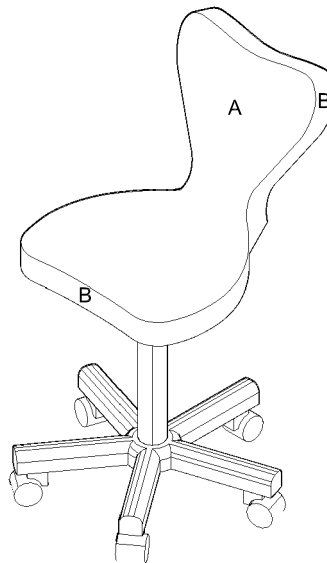

Fabric Finish Options:

A = Fabric
B = Fabric

Chair Options:
03955 Embroidery (embroidery to rear of chairs)

Clear Protective Back Cover

Optional extras must be clearly detailed at time of order.