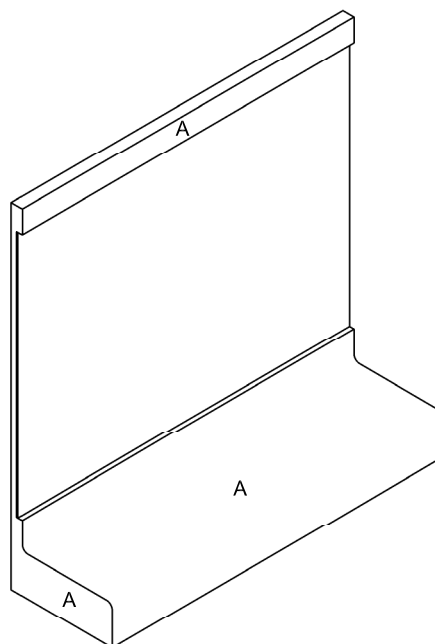

Product Codes:

- 05010.001 - Contour Styling Unit

Standard Equipment:

- Square mirror
- Post-formed shelf section

Optional Equipment:

- Electric sockets
- Chrome holster

Main Construction:

- Timber construction finished in high pressure laminate from the REM laminate range
- 4mm mirror face

Finish:

- Any laminate from the REM swatch range

Features:

- Choice of REM colours
- Generous sized mirror

Laminate Finish Options:

A = Laminate (not available in gloss)
Choice of REM laminates

Optional extras must be clearly detailed at time of order:
Large Holster RHS (05822)
Small Holster RHS (05812)
Socket Chrome (05852)