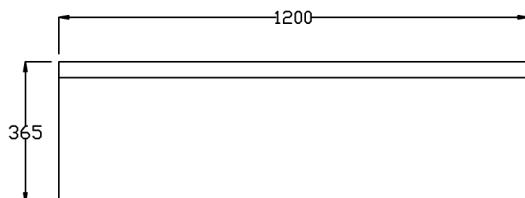

Product Codes:

- 05010.001 - Contour Styling Unit

Standard Equipment:

- Square mirror
- Post-formed shelf section

Optional Equipment:

- Electric sockets
- Chrome holster

Main Construction:

- Timber construction finished in high pressure laminate from the REM laminate range
- 4mm mirror face

Finish:

- Any laminate from the REM swatch range

Features:

- Choice of REM colours
- Generous sized mirror

Laminate Finish Options:

A = Laminate (not available in gloss)
Choice of REM laminates

Optional extras must be clearly detailed at time of order:
Large Holster RHS (05822)
Small Holster RHS (05812)
Socket Chrome (05852)