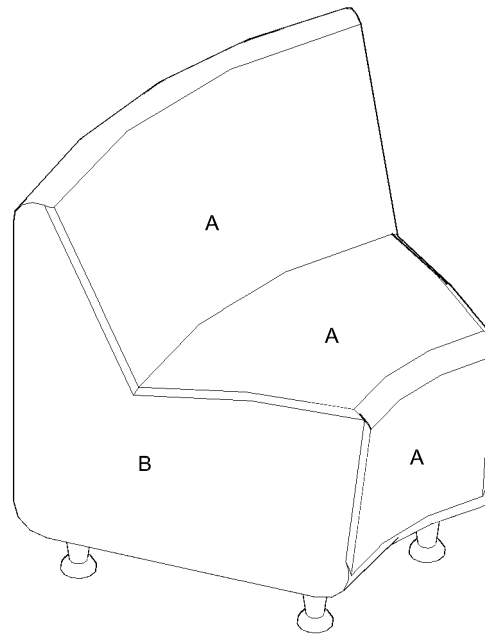

Fabric Finish Options:

A = Fabric
B = Fabric

Chair Options:
03954 Embroidery Small
03955 Embroidery Large

Optional extras must be clearly detailed at time of order.