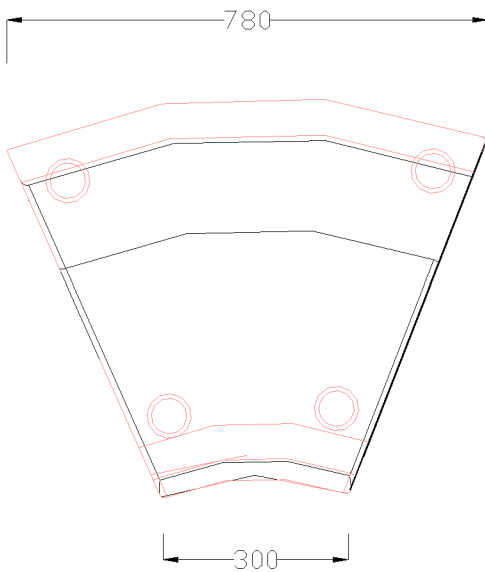

Fabric Finish Options:

A = Fabric
B = Fabric

Chair Options:
03954 Embroidery Small
03955 Embroidery Large

Optional extras must be clearly detailed at time of order.