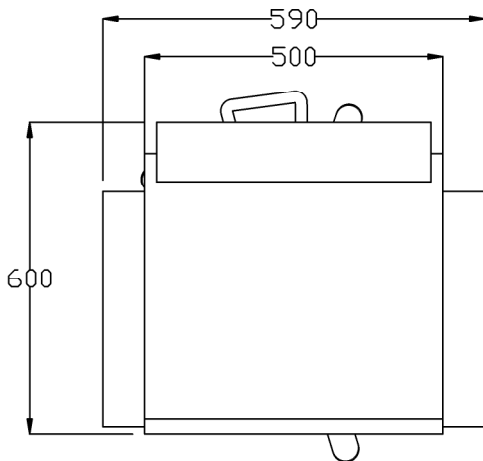

Fabric Finish Options:

A = Fabric
B = Fabric

Chair Options:
5 Star Base - standard
04378 Quadra Base - option

03955 Embroidered Logo
(embroidery to rear of chairs)

Clear Protective Back Cover

Optional extras must be clearly detailed at time of order.