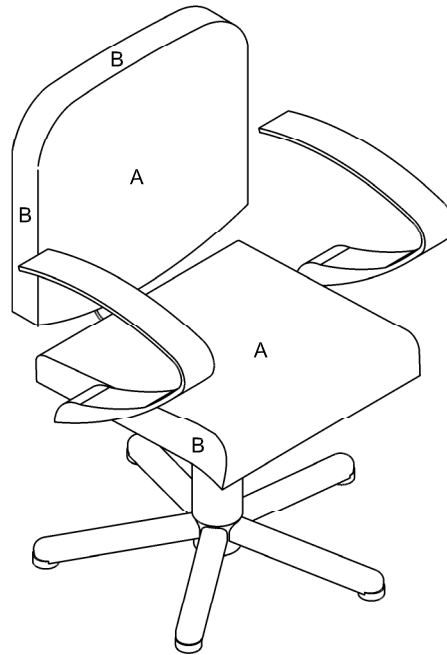

Fabric Finish Options:

A = Fabric
B = Fabric

Chair Options:
5 Star Base - standard
04378 Quadra Base - option

03955 Embroidered Logo
(embroidery to rear of chairs)

Clear Protective Back Cover

Optional extras must be clearly detailed at time of order.