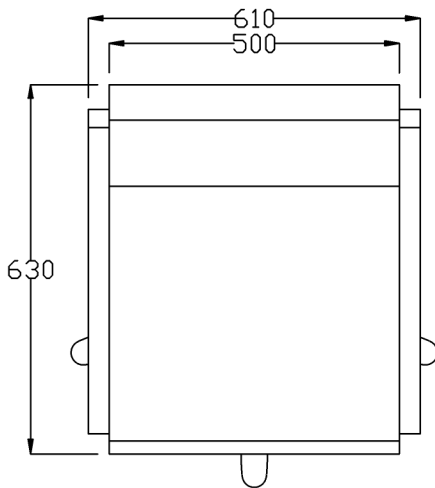

Fabric Finish Options:

A = Fabric
B = Fabric
C = Fabric

Chair Options:
5 Star Base - standard
04378 Quadra Base - option

03955 Embroidered Logo
(embroidery to rear of chairs)

Clear Protective Back Cover

Optional extras must be clearly detailed at time of order.