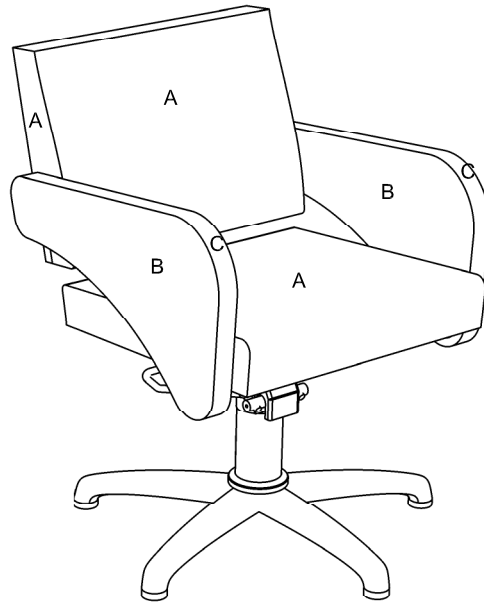

Fabric Finish Options:

A = Fabric
B = Fabric
C = Fabric

Chair Options:
5 Star Base - standard
04378 Quadra Base - option

03955 Embroidered Logo
(embroidery to rear of chairs)

Clear Protective Back Cover

Optional extras must be clearly detailed at time of order.