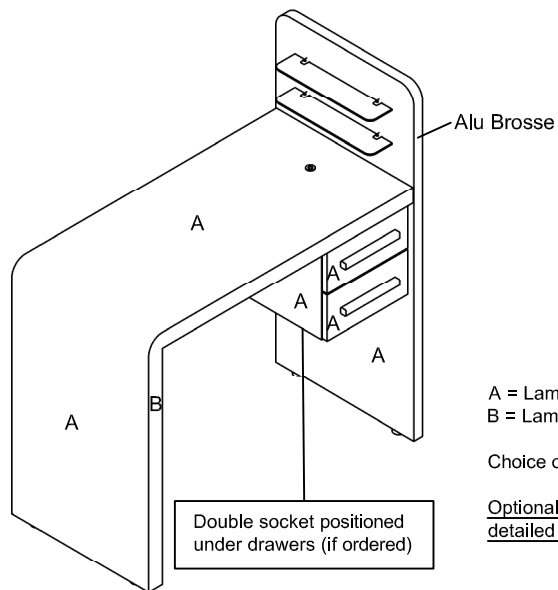

Product Codes:

- 01056 - Infiniti 2 Nail Bar

Standard Equipment:

- 2 storage drawers
- 2 perspex display shelves

Optional Equipment:

- Double chrome socket

Main Construction:

- Timber construction finished in high pressure laminate from the REM laminate range

Finish:

- Any laminate from the REM swatch range

Features:

- Perspex display shelves
- Storage drawers
- Double socket (if ordered)

Laminate Finish Options:

Power cable exits from tall leg as standard

A = Laminate
B = Laminate