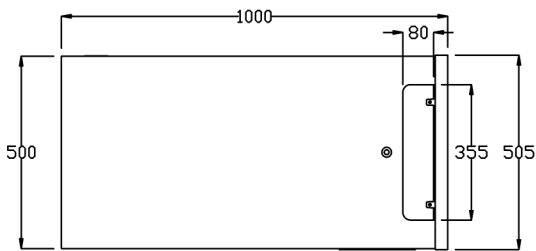

Finish:

- Any laminate from the REM swatch range

Features:

- Perspex display shelves
- Storage drawers
- Double socket (if ordered)

Laminate Finish Options:

Power cable exits from tall leg as standard

A = Laminate
B = Laminate