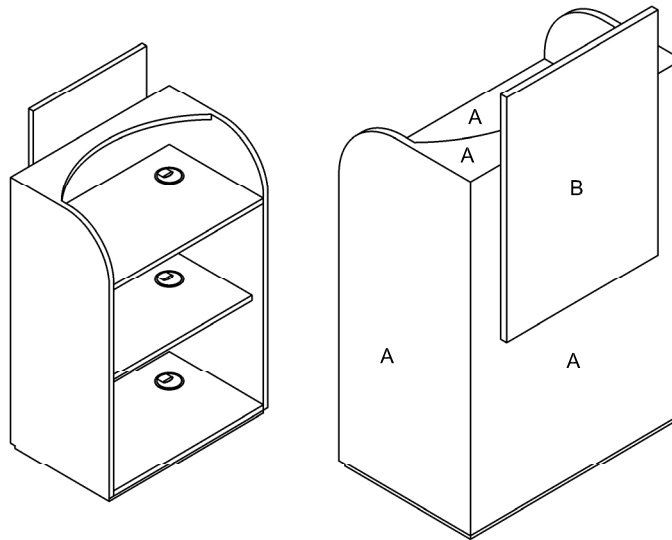

**Product Codes:**

- 05780 - Keystone Podium Desk

**Standard Equipment:**

- Open storage to rear with adjustable shelf
- Internal cable ports

**Optional Equipment:**

- Slide out keyboard tray
- Lockable cash drawer

**Main Construction:**

- Timber construction finished in high pressure laminate from the REM laminate range

**Finish:**

- Any laminate from the REM swatch range

**Features:**

- Open storage to rear
- Internal cable ports
- Choice of REM colours

**Laminate Finish Options:**

A = Laminate  
B = Laminate

Desk Options:  
05870 - Lockable Cash Drawer  
or  
05874 - Keyboard Slide N/A

Optional extras must be clearly detailed at time of order.