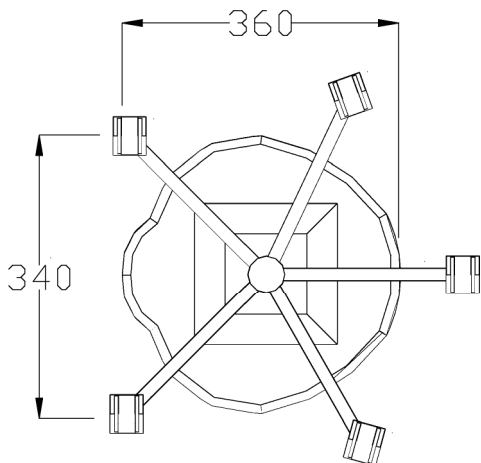

Fabric Finish Options:

A = Fabric

Optional extras must be clearly detailed at time of order.