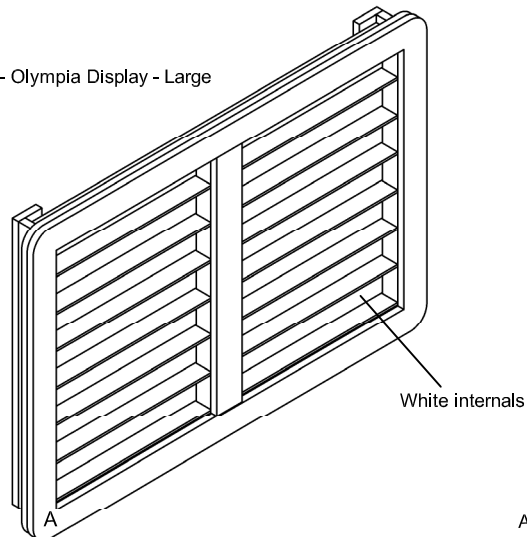

- Timber construction finished in high pressure laminate from the REM laminate range

Finish:

- Any laminate from the REM range (white internals)

Features:

- LED lighting to each section
- Glass shelves
- Choice of REM colours

Laminate Finish Options:

05443 - Olympia Display - Small

05444 - Olympia Display - Large

A = Laminate

Standard REM Laminate