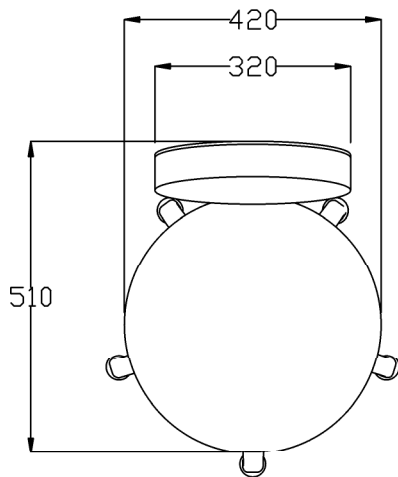

Fabric Finish Options:

A = Fabric
B = Fabric (piping)

Chair Options:
03955 Embroidery
(embroidery to rear of chairs)

Optional extras must be clearly detailed at time of order.