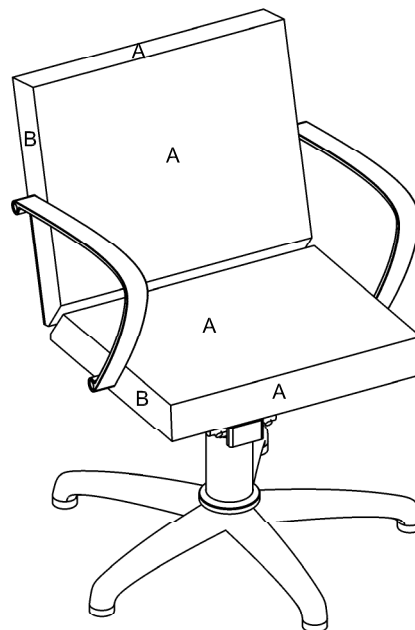

Fabric Finish Options:

A = Fabric
B = Fabric

Chair Options:
5 Star Base - standard
04378 Quadra Base - option

03955 Embroidered Logo
(embroidery to rear of chairs)

Clear Protective Back Cover

Optional extras must be clearly detailed at time of order.