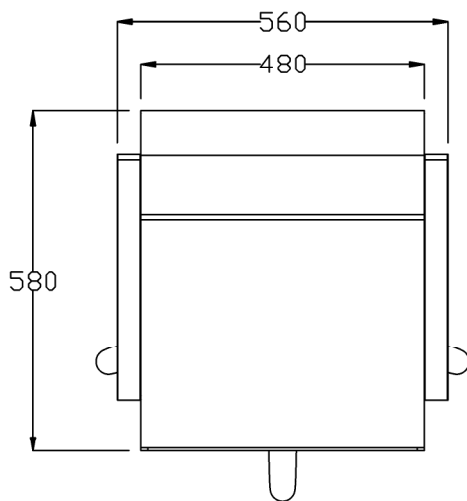

Fabric Finish Options:

A = Fabric
B = Fabric

Chair Options:
5 Star Base - standard
04378 Quadra Base - option

03955 Embroidered Logo
(embroidery to rear of chairs)

Clear Protective Back Cover

Optional extras must be clearly detailed at time of order.