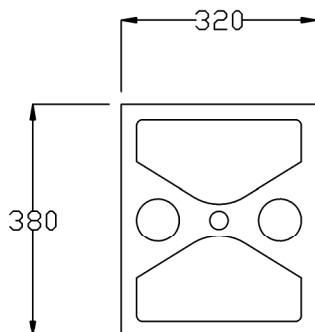

Product Codes:

- 06141 - Stadium Trolley Michigan Elm (flat top black trays)
- 06145 - Stadium Trolley Rustic Oak (flat top white trays)
- 06148 - Stadium Trolley Black (accessory top black trays)
- 06149 - Stadium Trolley Black (flat top black trays)

Standard Equipment:

- 4 Slide out trays
- Accessory / flat tray top

Optional Equipment:

- Black or White trays depending on MFC choice

Main Construction:

- MFC

Finish:

- Available in Rustic Oak, Michigan Elm or Black MFC
- Injection moulded internal trays

Features:

- Choice of wood and tray colours
- Solid sides
- Trays can be clipped to top when in use

Laminate Finish Options:

A = Rustic Oak / Michigan Elm / Black
B = Black or White trays

Optional extras must be clearly detailed at time of order.