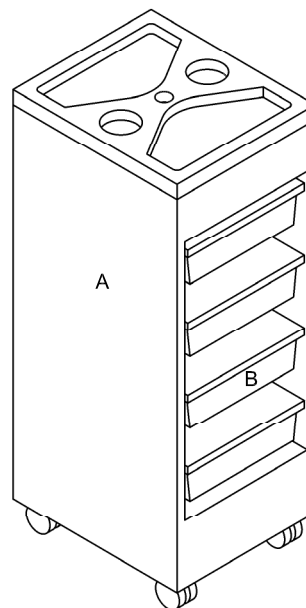

Standard Equipment:

- 4 Slide out trays
- Accessory / flat tray top

Optional Equipment:

- Black or White trays depending on MFC choice

Main Construction:

- MFC

Finish:

- Available in Rustic Oak, Michigan Elm or Black MFC
- Injection moulded internal trays

Features:

- Choice of wood and tray colours
- Solid sides
- Trays can be clipped to top when in use

Laminate Finish Options:

A = Rustic Oak / Michigan Elm / Black
B = Black or White trays

Optional extras must be clearly detailed at time of order.